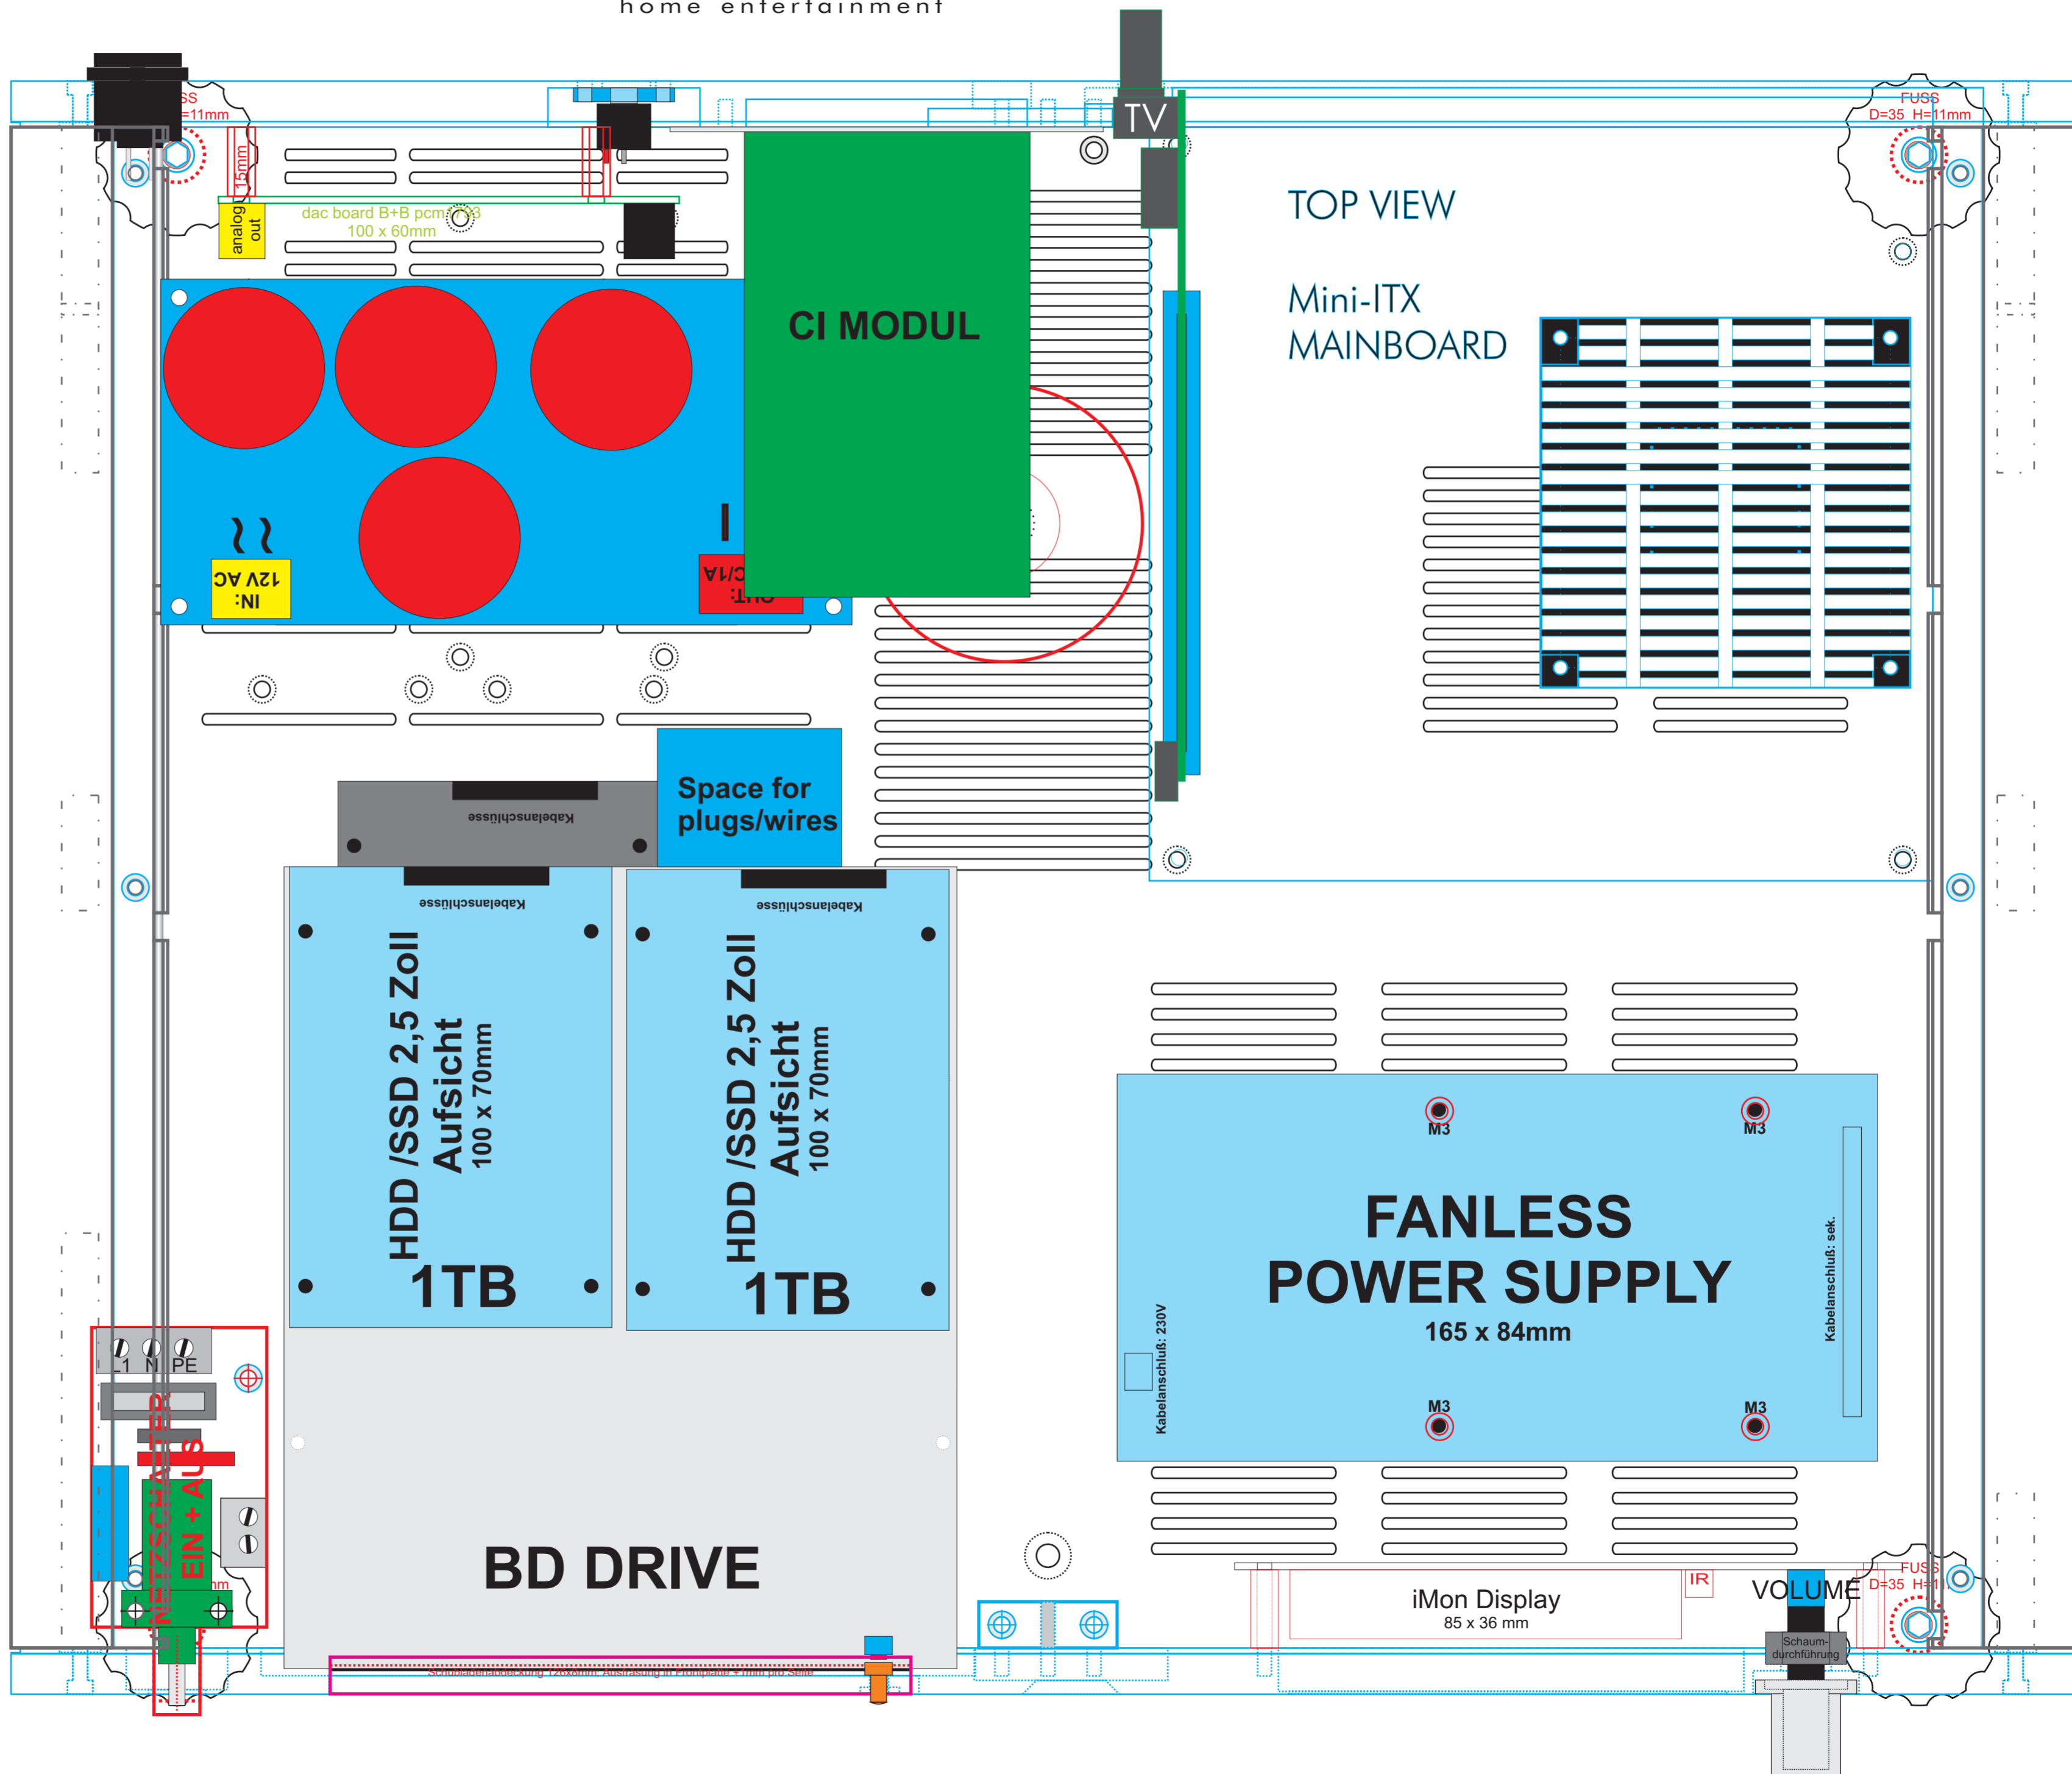

Version 7
(standard:)
SSD (boot drive)

optionally :
Display
with volume control
Twin TV SAT
CI-Modul

2x internal 2.5 inch
(data) drive, each 1TB

For better sound:
High End DAC
(SPDIF)

2.0 or 2.1 system