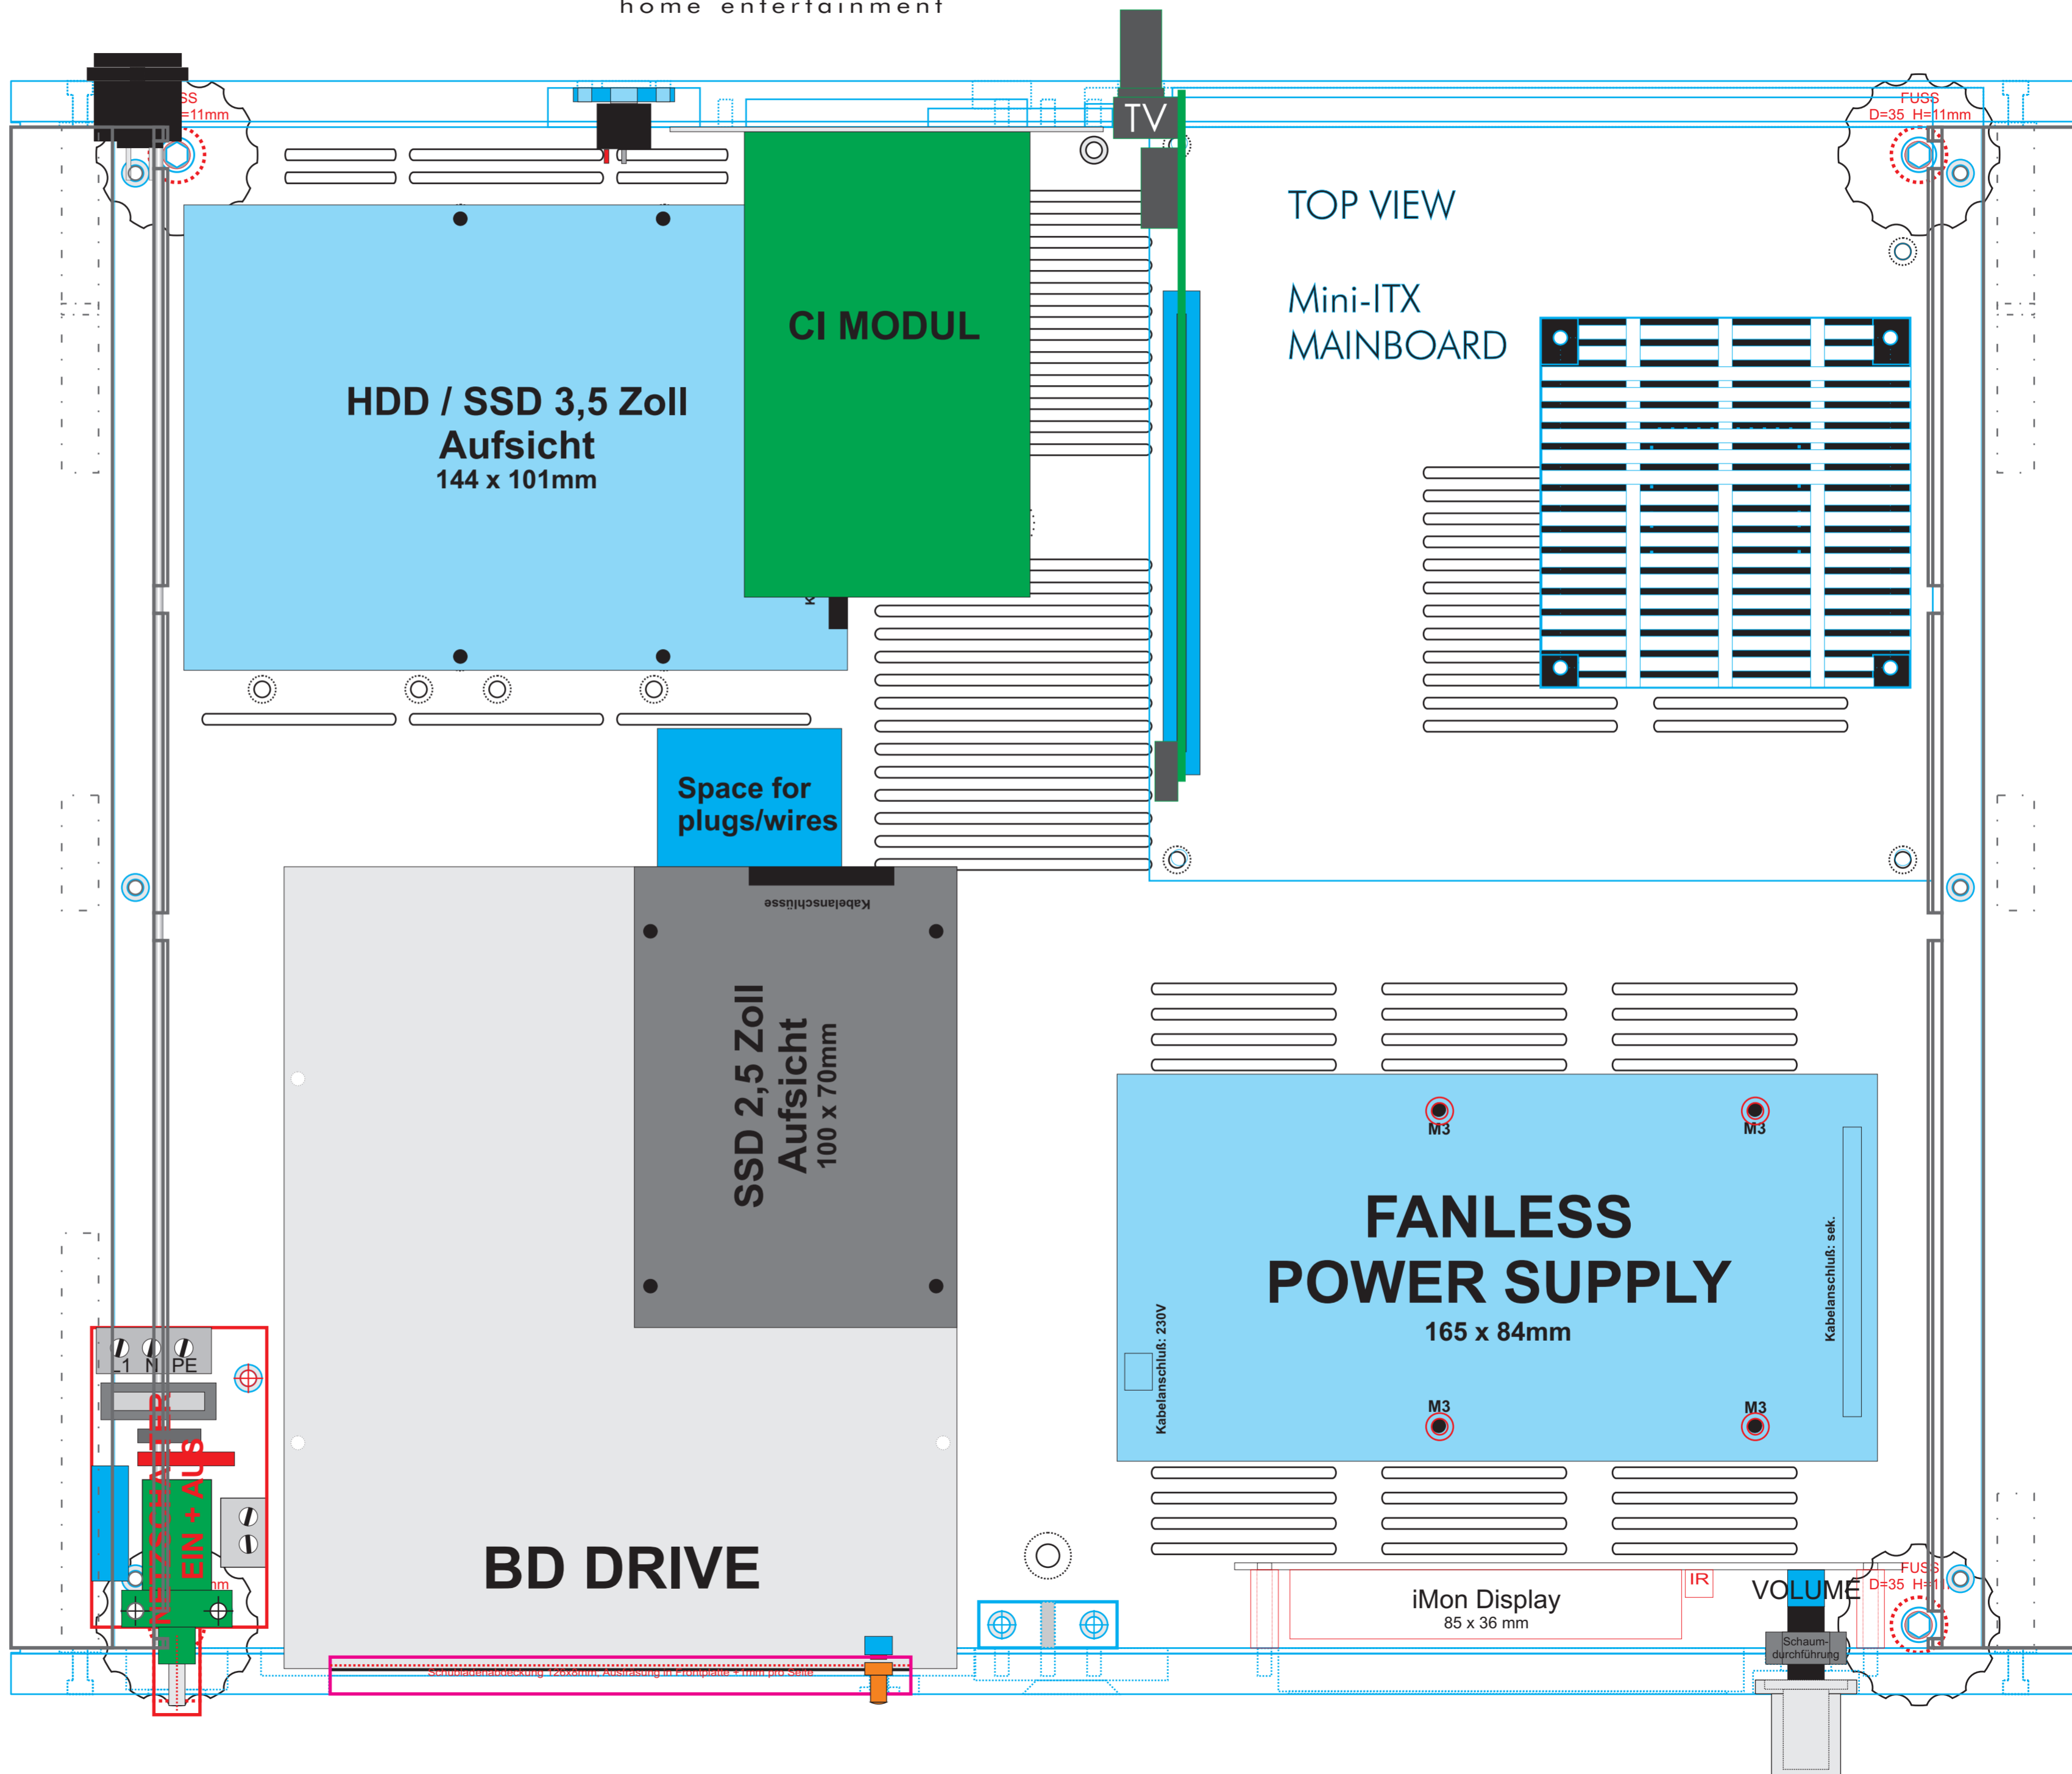

optionally :  
# Display  
(without volume control)

**Version 3**  
(standard:)  
# SSD (boot drive)  
# internal 2.5 inch  
(data) drive, 250GB

optionally :  
# Display  
with volume control

**Version 5**  
(standard:)  
# SSD (boot drive)

optionally :  
# Display  
with volume control  
# Twin TV SAT  
# CI-Modul  
# 3,5 inch HDD  
3TB

TOP VIEW

Mini-ITX  
MAINBOARD

HDD / SSD 3,5 Zoll  
Aufsicht  
144 x 101mm

CI MODUL

Space for  
plugs/wires

SSD 2,5 Zoll  
Aufsicht  
100 x 70mm

FANLESS  
POWER SUPPLY  
165 x 84mm

BD DRIVE

iMon Display  
85 x 36 mm

VOLUME

Schaum-  
durchführung

Version 6  
(standard:)  
# SSD (boot drive)  
# internal 2.5 inch  
(data) drive, 250GB

# 2x internal 2.5 inch  
(data) drive, each 1TB