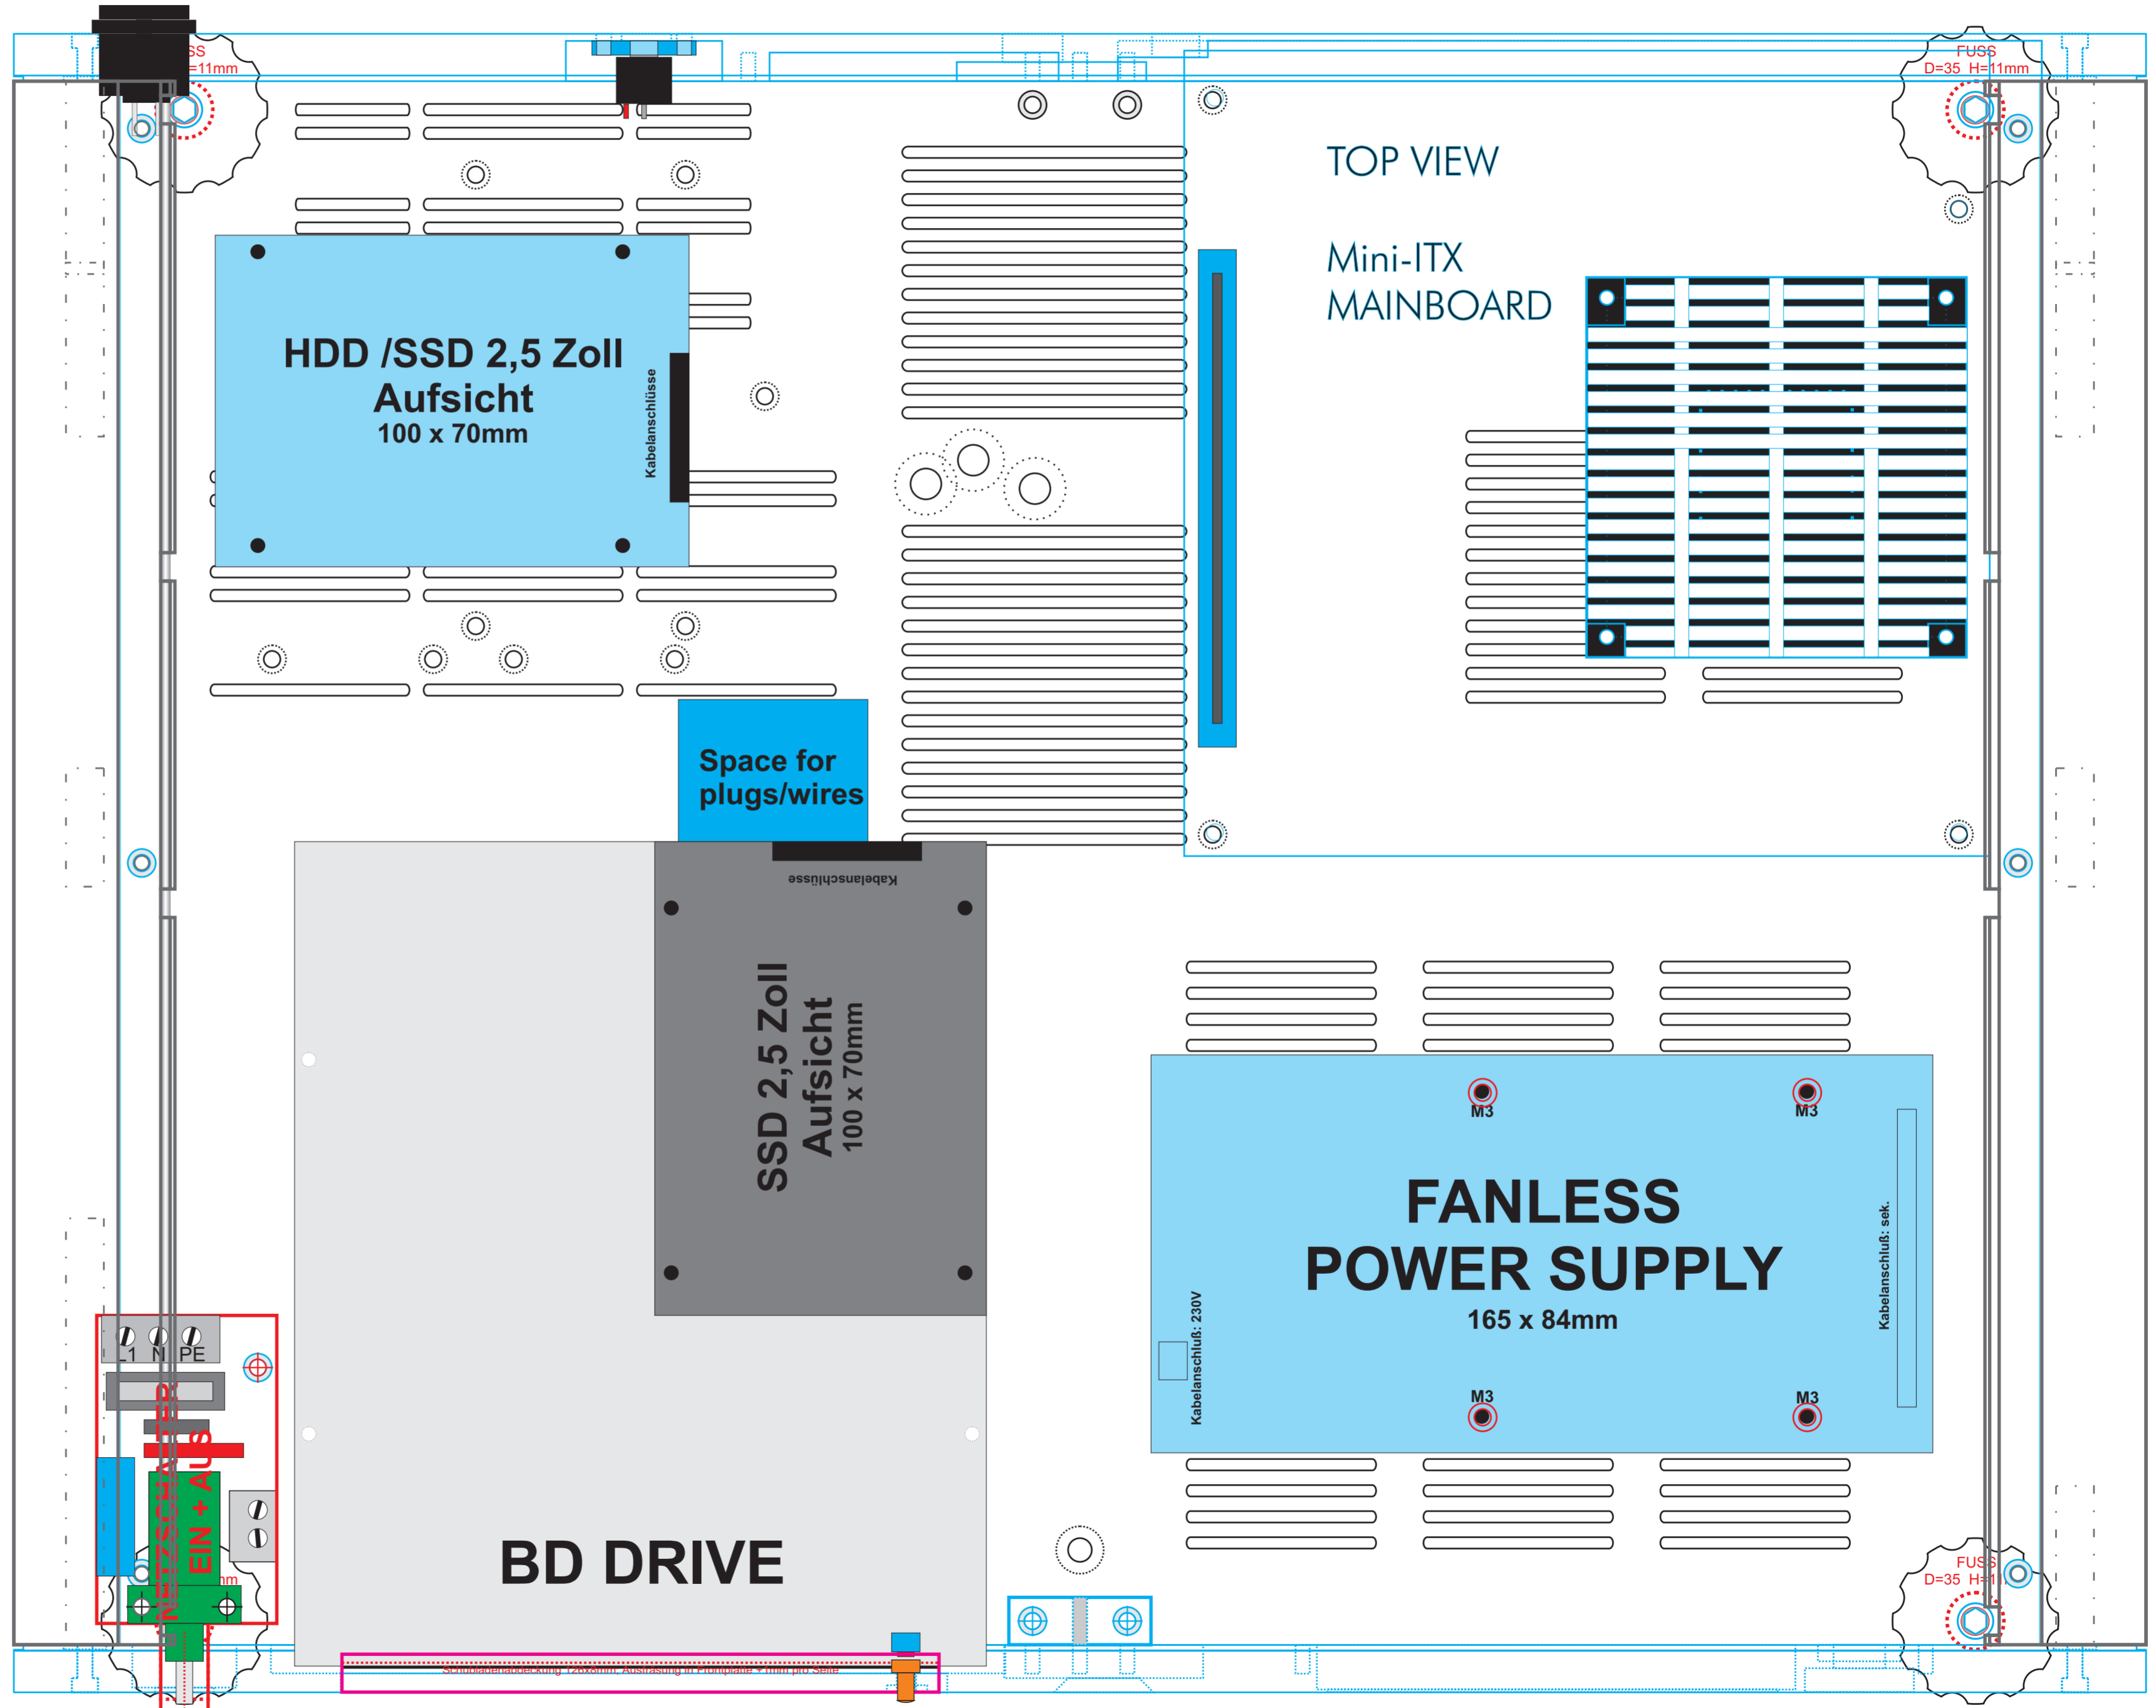

## **Variations**

**V 3.1**

**20.05.2011**

**Version 1**  
(standard:)  
# SSD (boot drive)  
# internal 2.5 inch  
(data) drive, 250GB

**Version 2**  
(standard:)  
# SSD (boot drive)  
# internal 2.5 inch  
(data) drive, 250GB

optionally :  
# Display  
(without volume control)

**Version 3**  
(standard:)  
# SSD (boot drive)  
# internal 2.5 inch  
(data) drive, 250GB

optionally :  
# Display  
with volume control

**Version 5**  
(standard:)  
# SSD (boot drive)

optionally :  
# Display  
with volume control  
# Twin TV SAT  
# CI-Modul  
# 3,5 inch HDD  
3TB

TOP VIEW

Mini-ITX  
MAINBOARD

HDD / SSD 3,5 Zoll  
Aufsicht  
144 x 101mm

CI MODUL

Space for  
plugs/wires

# 2x internal 2.5 inch  
(data) drive, each 1TB