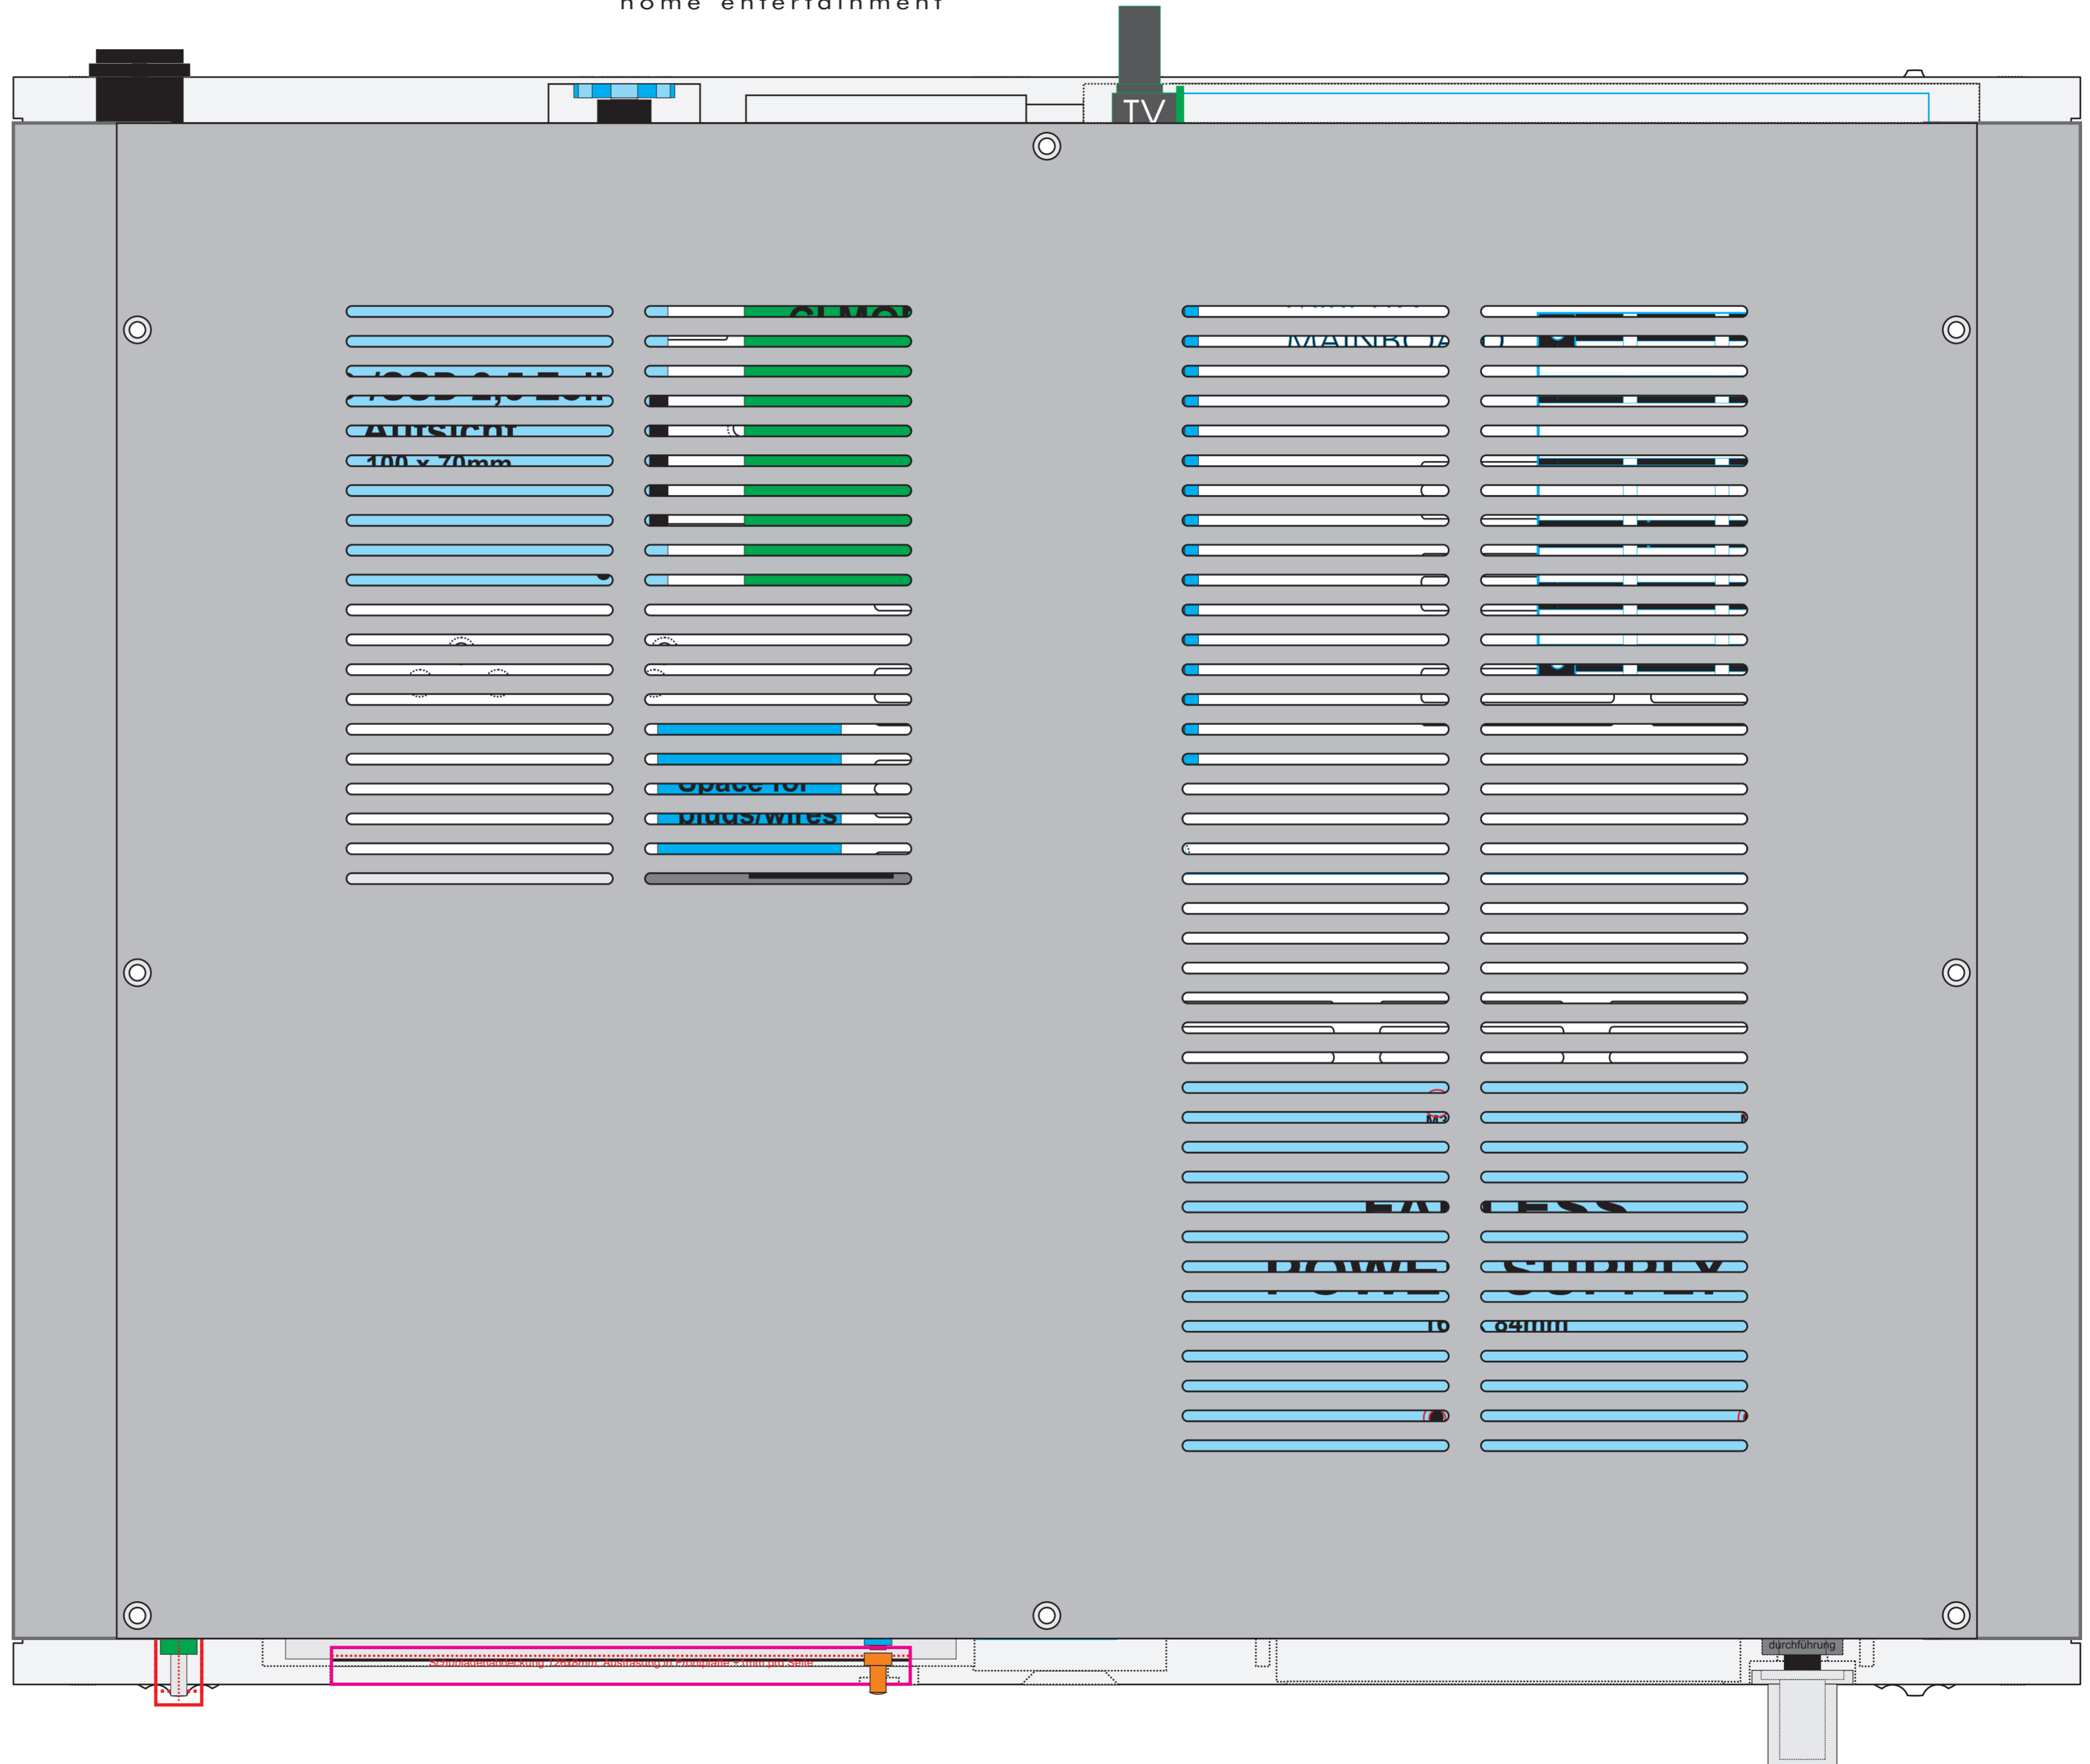

optionally :  
# Display  
with volume control  
# Twin TV SAT  
# CI-Modul  
# 3,5 inch HDD  
3TB

TOP VIEW

Mini-ITX  
MAINBOARD

HDD / SSD 3,5 Zoll  
Aufsicht  
144 x 101mm

CI MODUL

Space for  
plugs/wires

# 2x internal 2.5 inch  
(data) drive, each 1TB

2.0 or 2.1 system

**Version 9**  
(standard:)  
# SSD (boot drive)  
# internal 2.5 inch  
(data) drive, 250GB

optionally :  
# Display  
with volume control  
# Twin TV SAT  
# CI-Modul  
# For standard  
speakers:  
integrated  
power amp mini  
2x60W analogue  
for better sound  
  
2.0 or 2.1 system

standard  
cabinet:

AV entertainment  
center must be placed  
free.

No placement  
in furniture!

Optionally for better  
sound result:  
Verve damping feeds

cabinet with  
extra slots for  
improved ventilation: