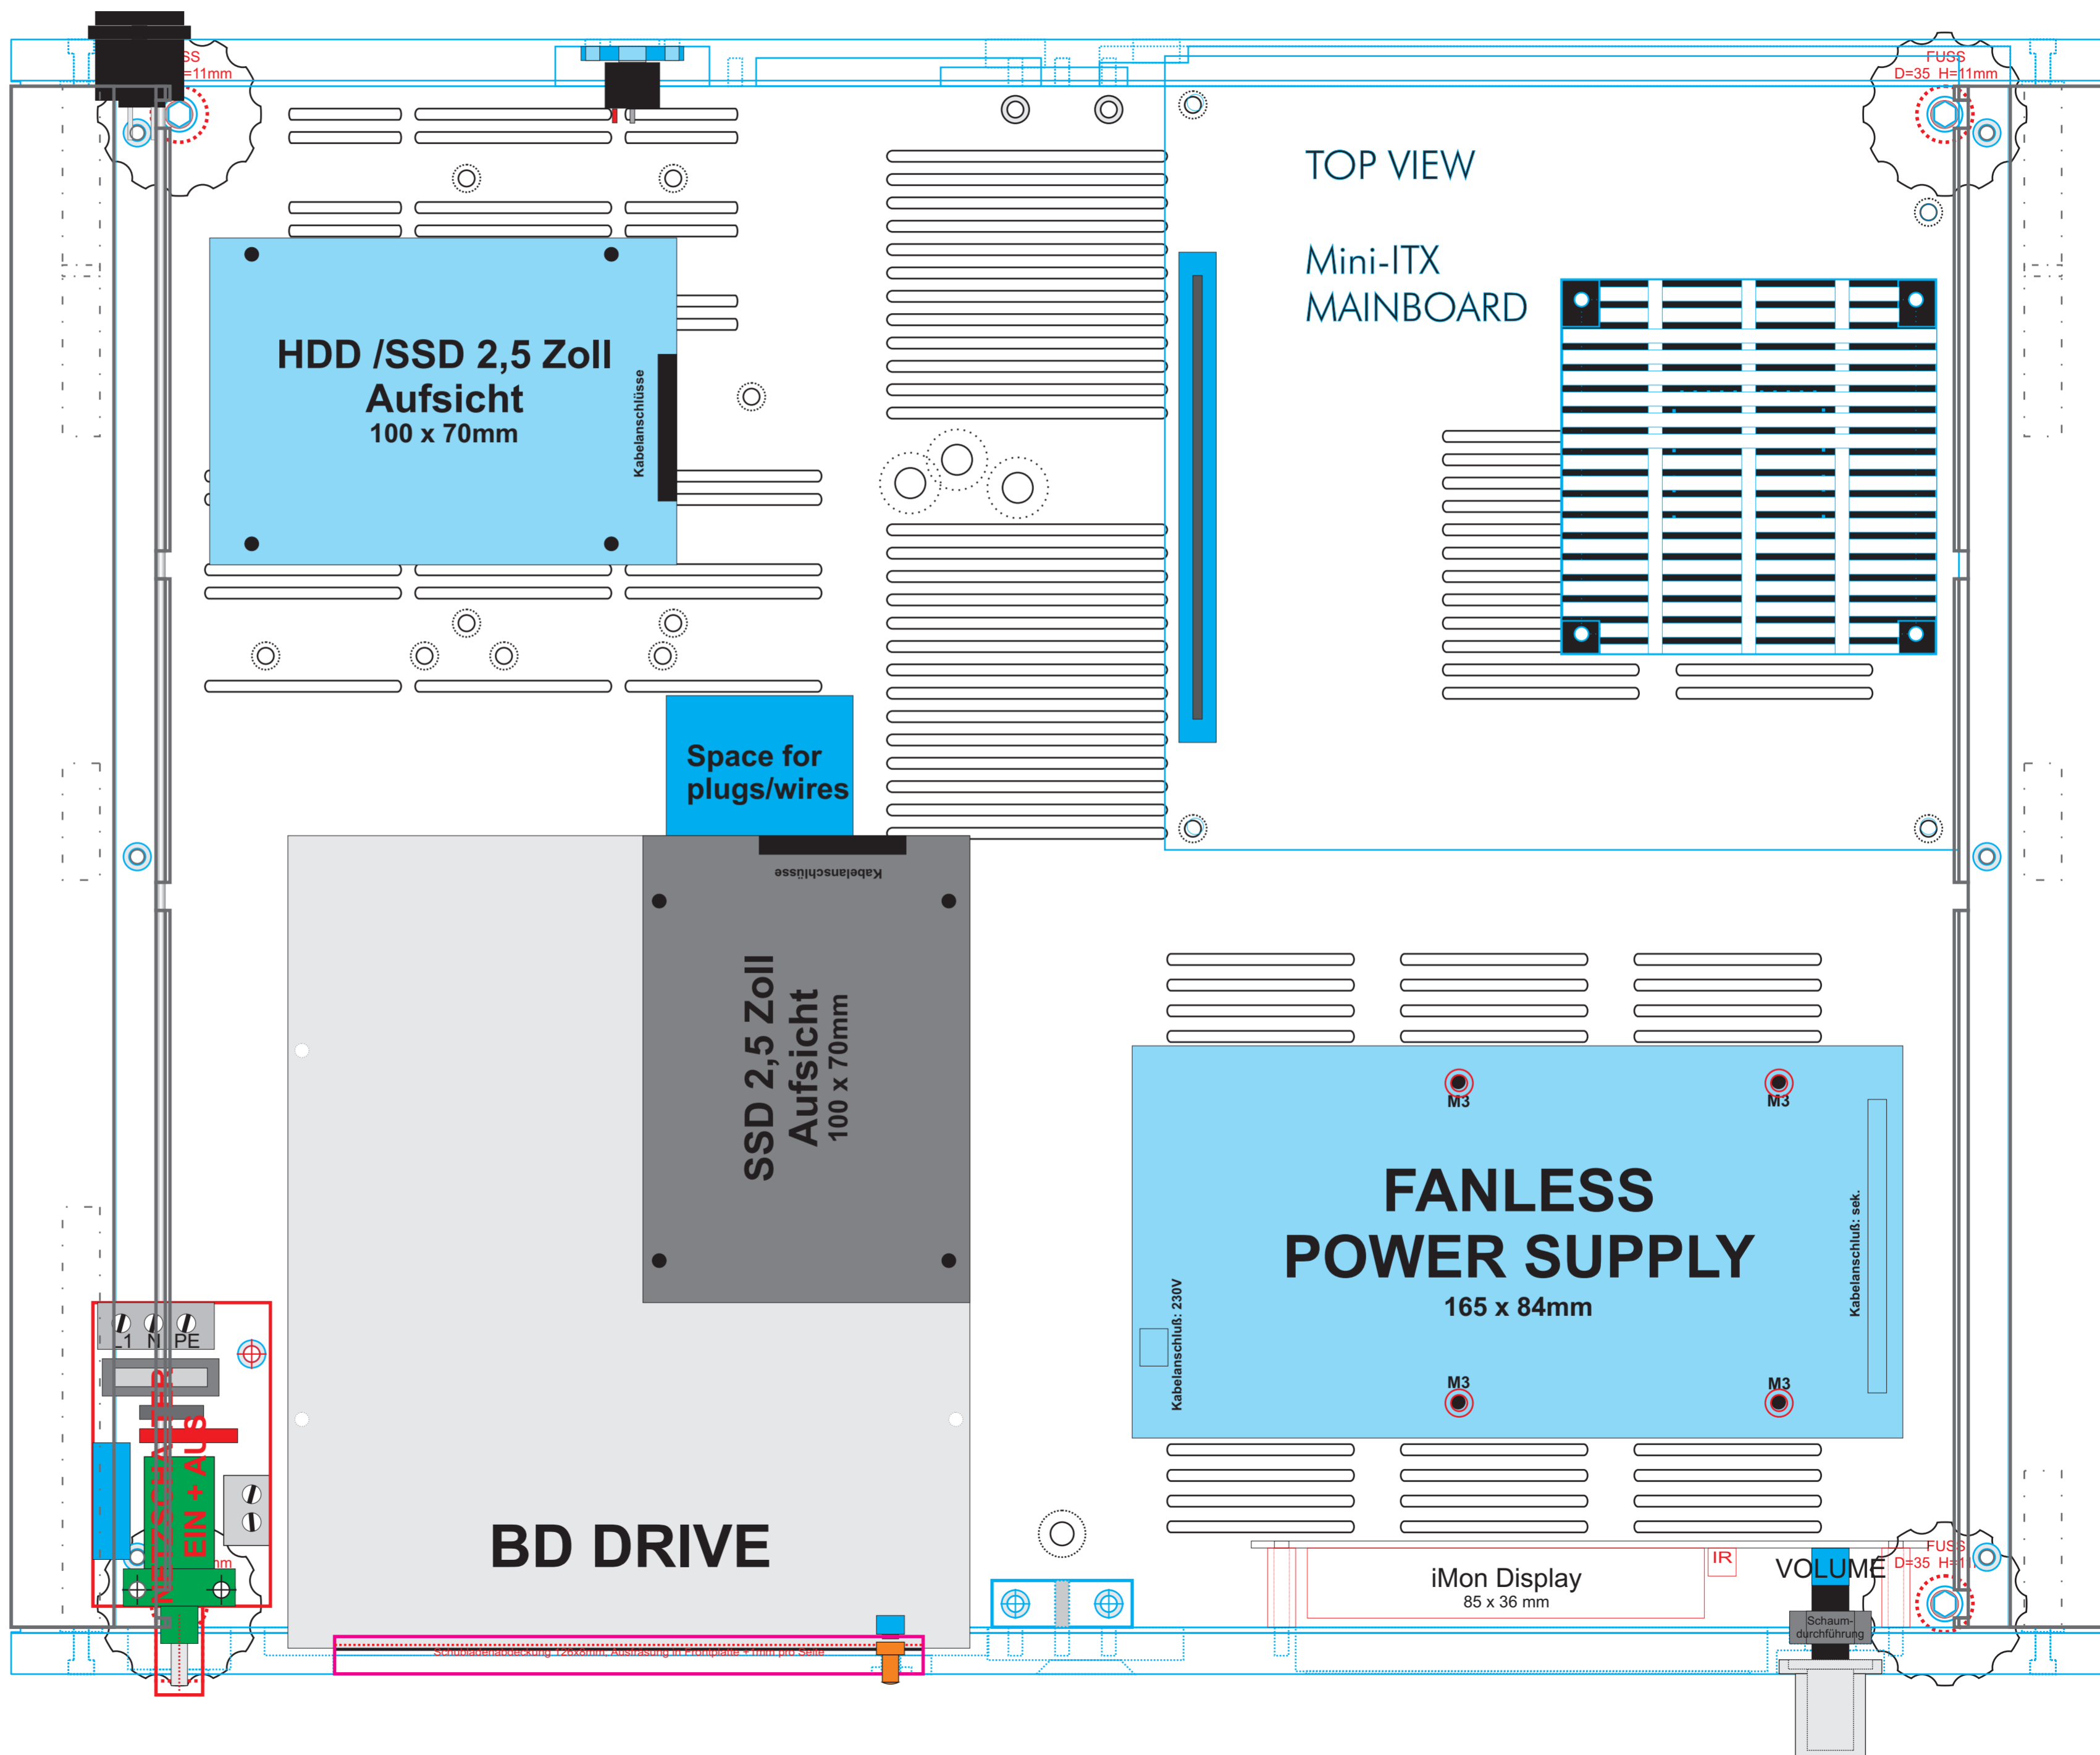

## **Variations**

**V 3.1**

**20.05.2011**

**Version 1**  
(standard:)  
# SSD (boot drive)  
# internal 2.5 inch  
(data) drive, 250GB

**Version 2**  
(standard:)  
# SSD (boot drive)  
# internal 2.5 inch  
(data) drive, 250GB

optionally :  
# Display  
(without volume control)

**Version 3**  
(standard:)  
# SSD (boot drive)  
# internal 2.5 inch  
(data) drive, 250GB

optionally :  
# Display  
with volume control

**Version 5**  
(standard:)  
# SSD (boot drive)

optionally :  
# Display  
with volume control  
# Twin TV SAT  
# CI-Modul  
# 3,5 inch HDD  
3TB

TOP VIEW

Mini-ITX  
MAINBOARD

HDD / SSD 3,5 Zoll  
Aufsicht  
144 x 101mm

CI MODUL

Space for  
plugs/wires

# 2x internal 2.5 inch  
(data) drive, each 1TB