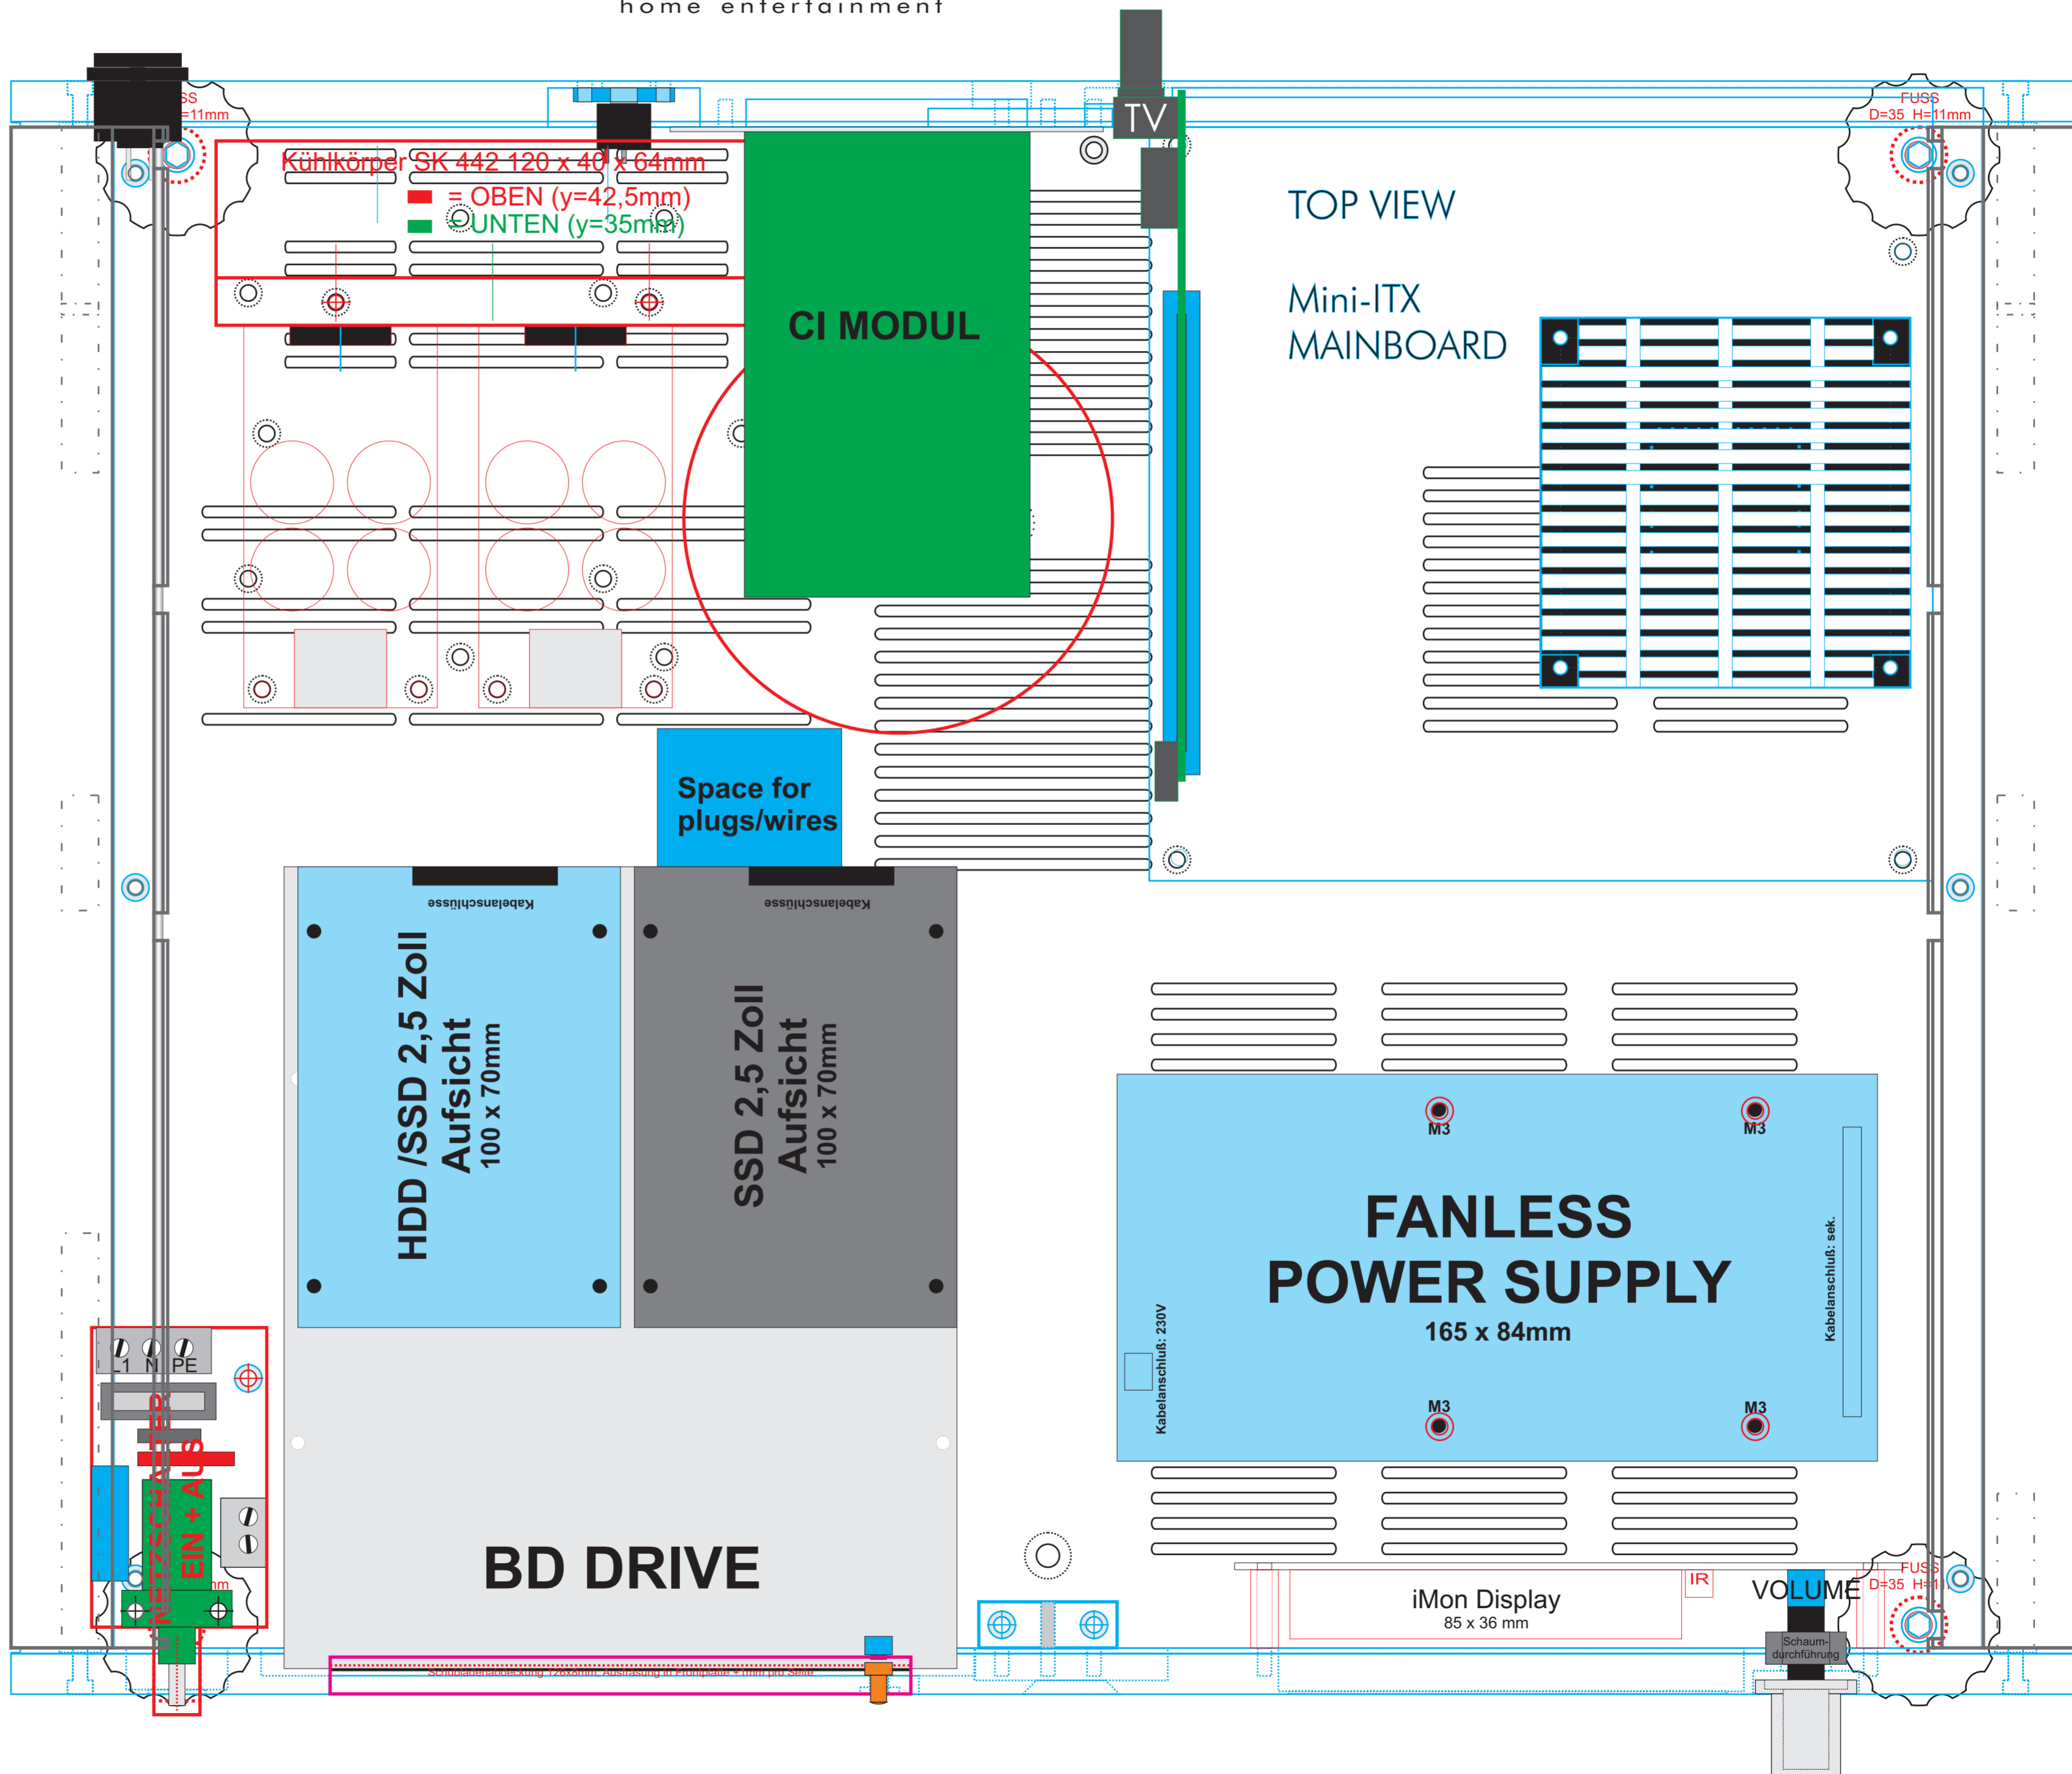

Version 9
(standard:)
SSD (boot drive)
internal 2.5 inch
(data) drive, 250GB

optionally :
Display
with volume control
Twin TV SAT
CI-Modul
For standard
speakers:
integrated
power amp mini
2x60W analogue
for better sound

2.0 or 2.1 system