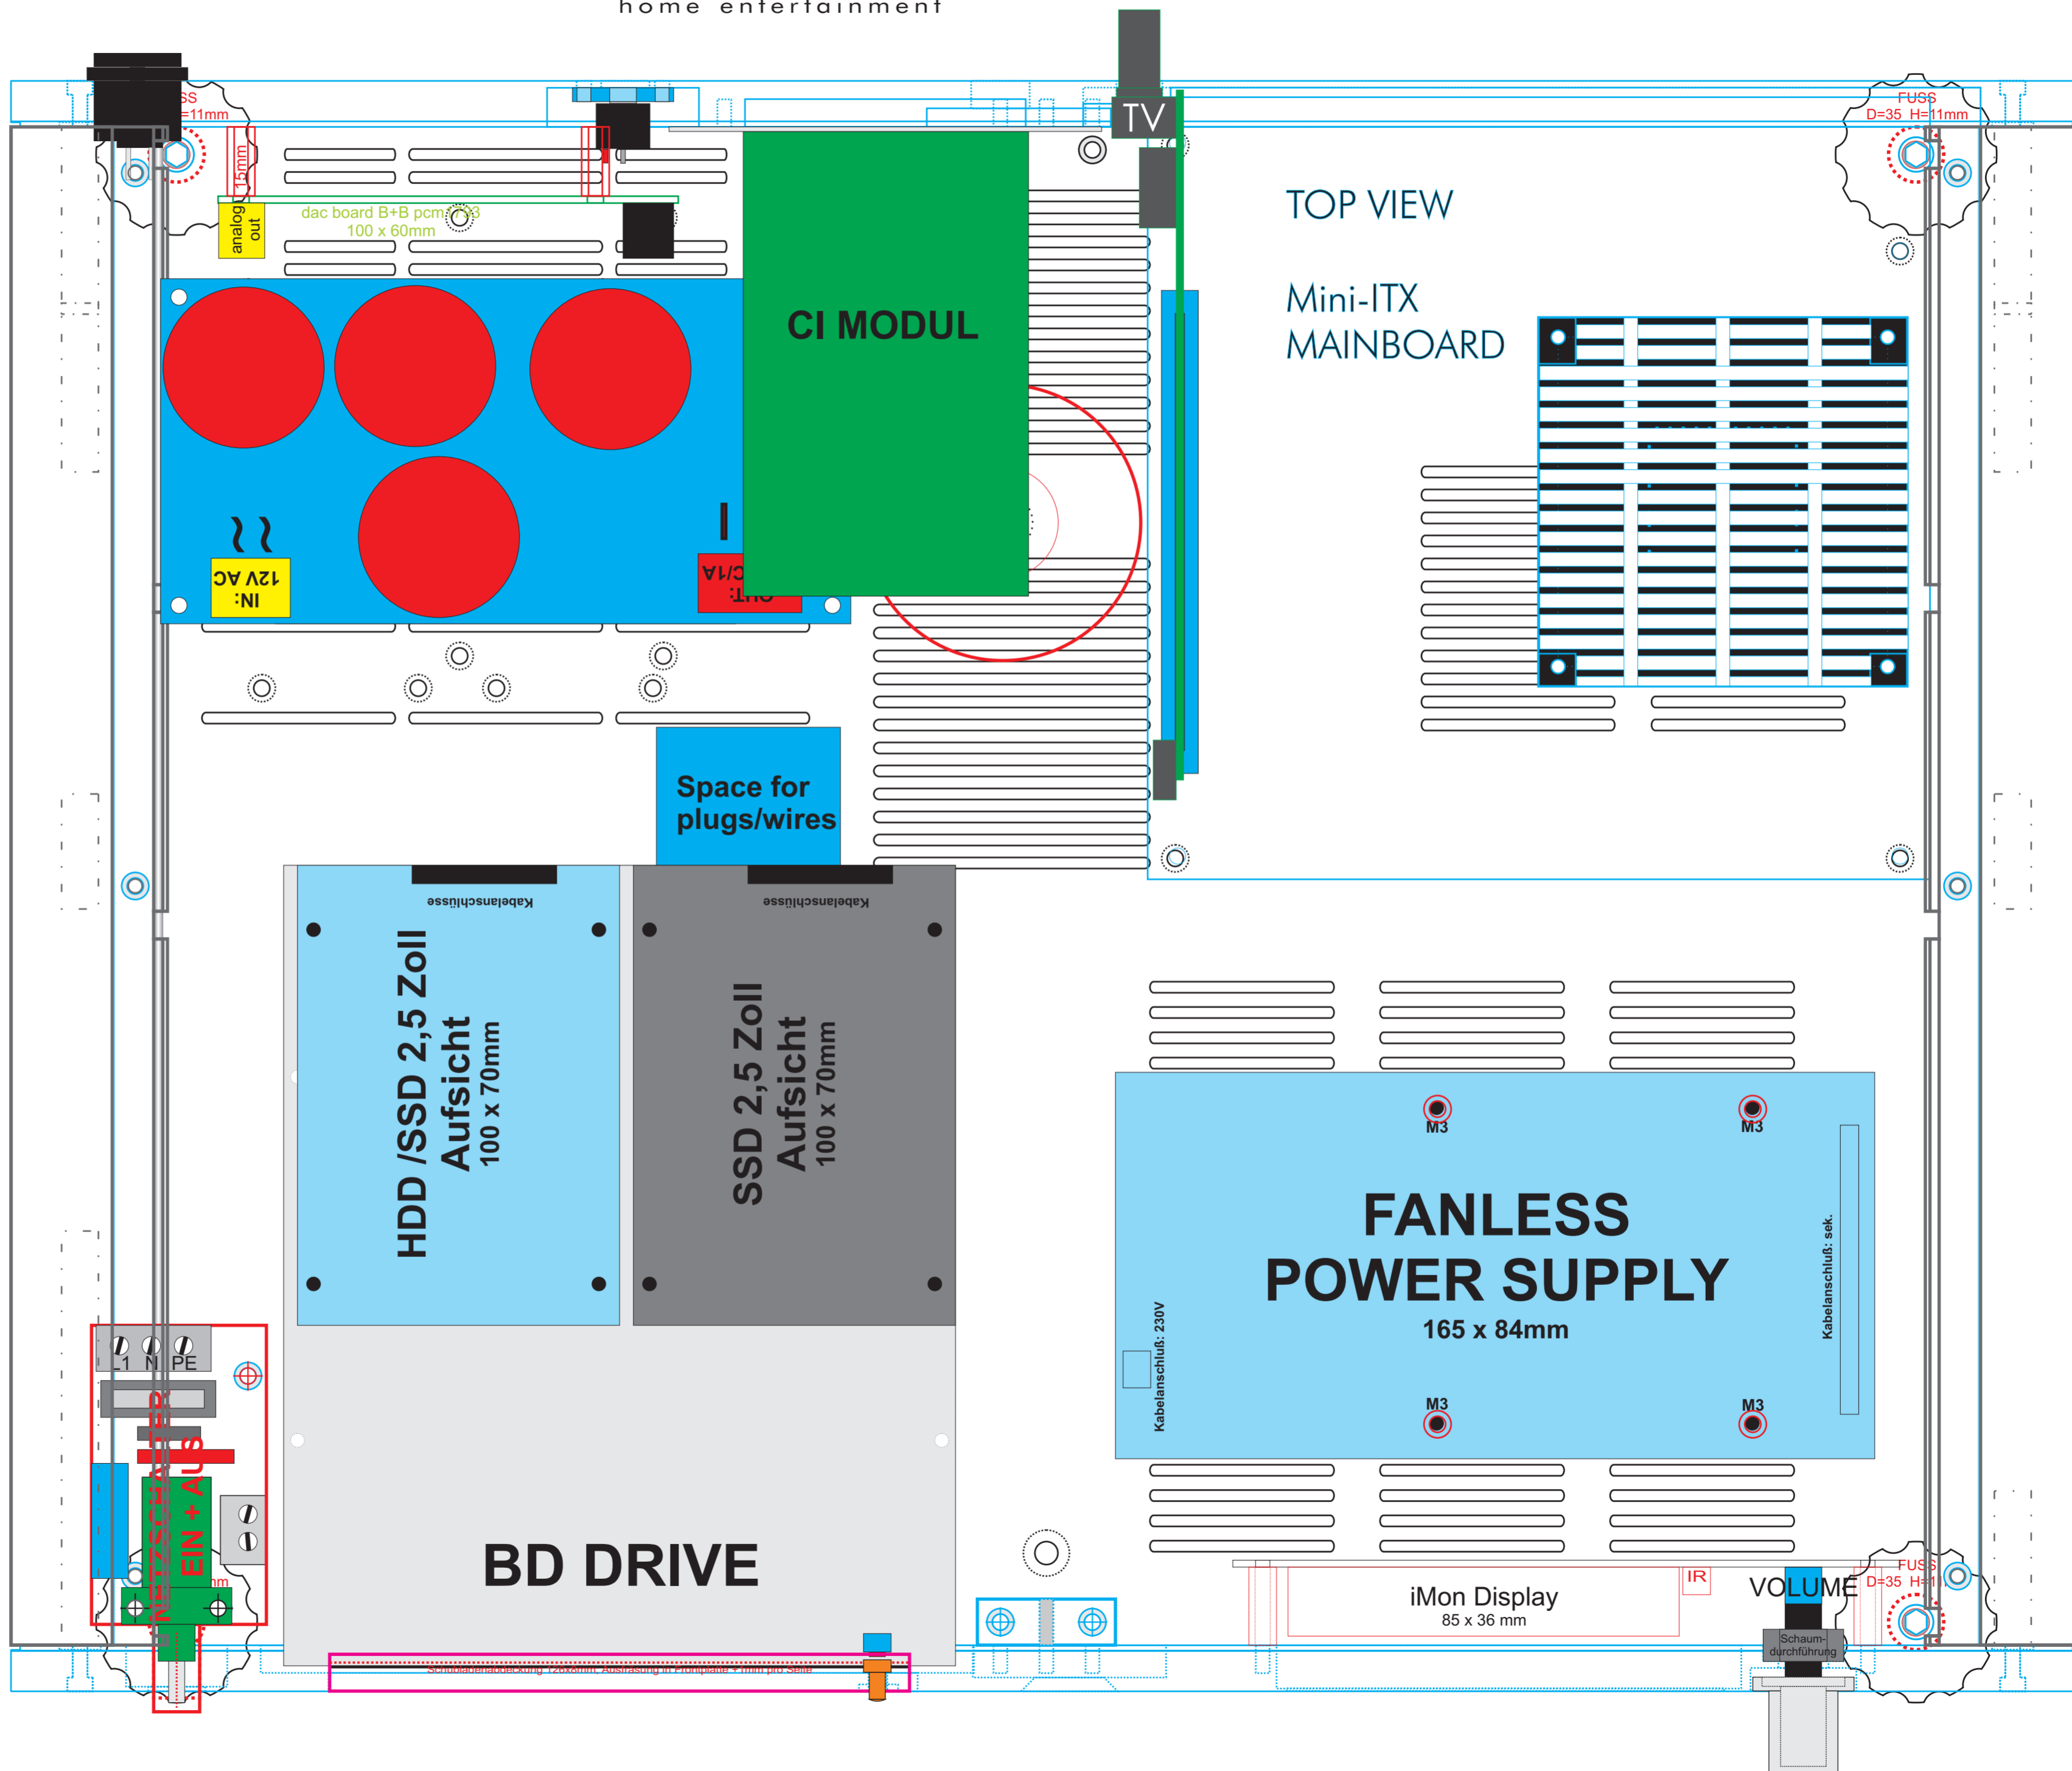

Version 6
(standard:)
SSD (boot drive)
internal 2.5 inch
(data) drive, 250GB

optionally :
Display
with volume control
Twin TV SAT
CI-Modul
For better sound:
High End DAC
(SPDIF)

2.0 or 2.1 system