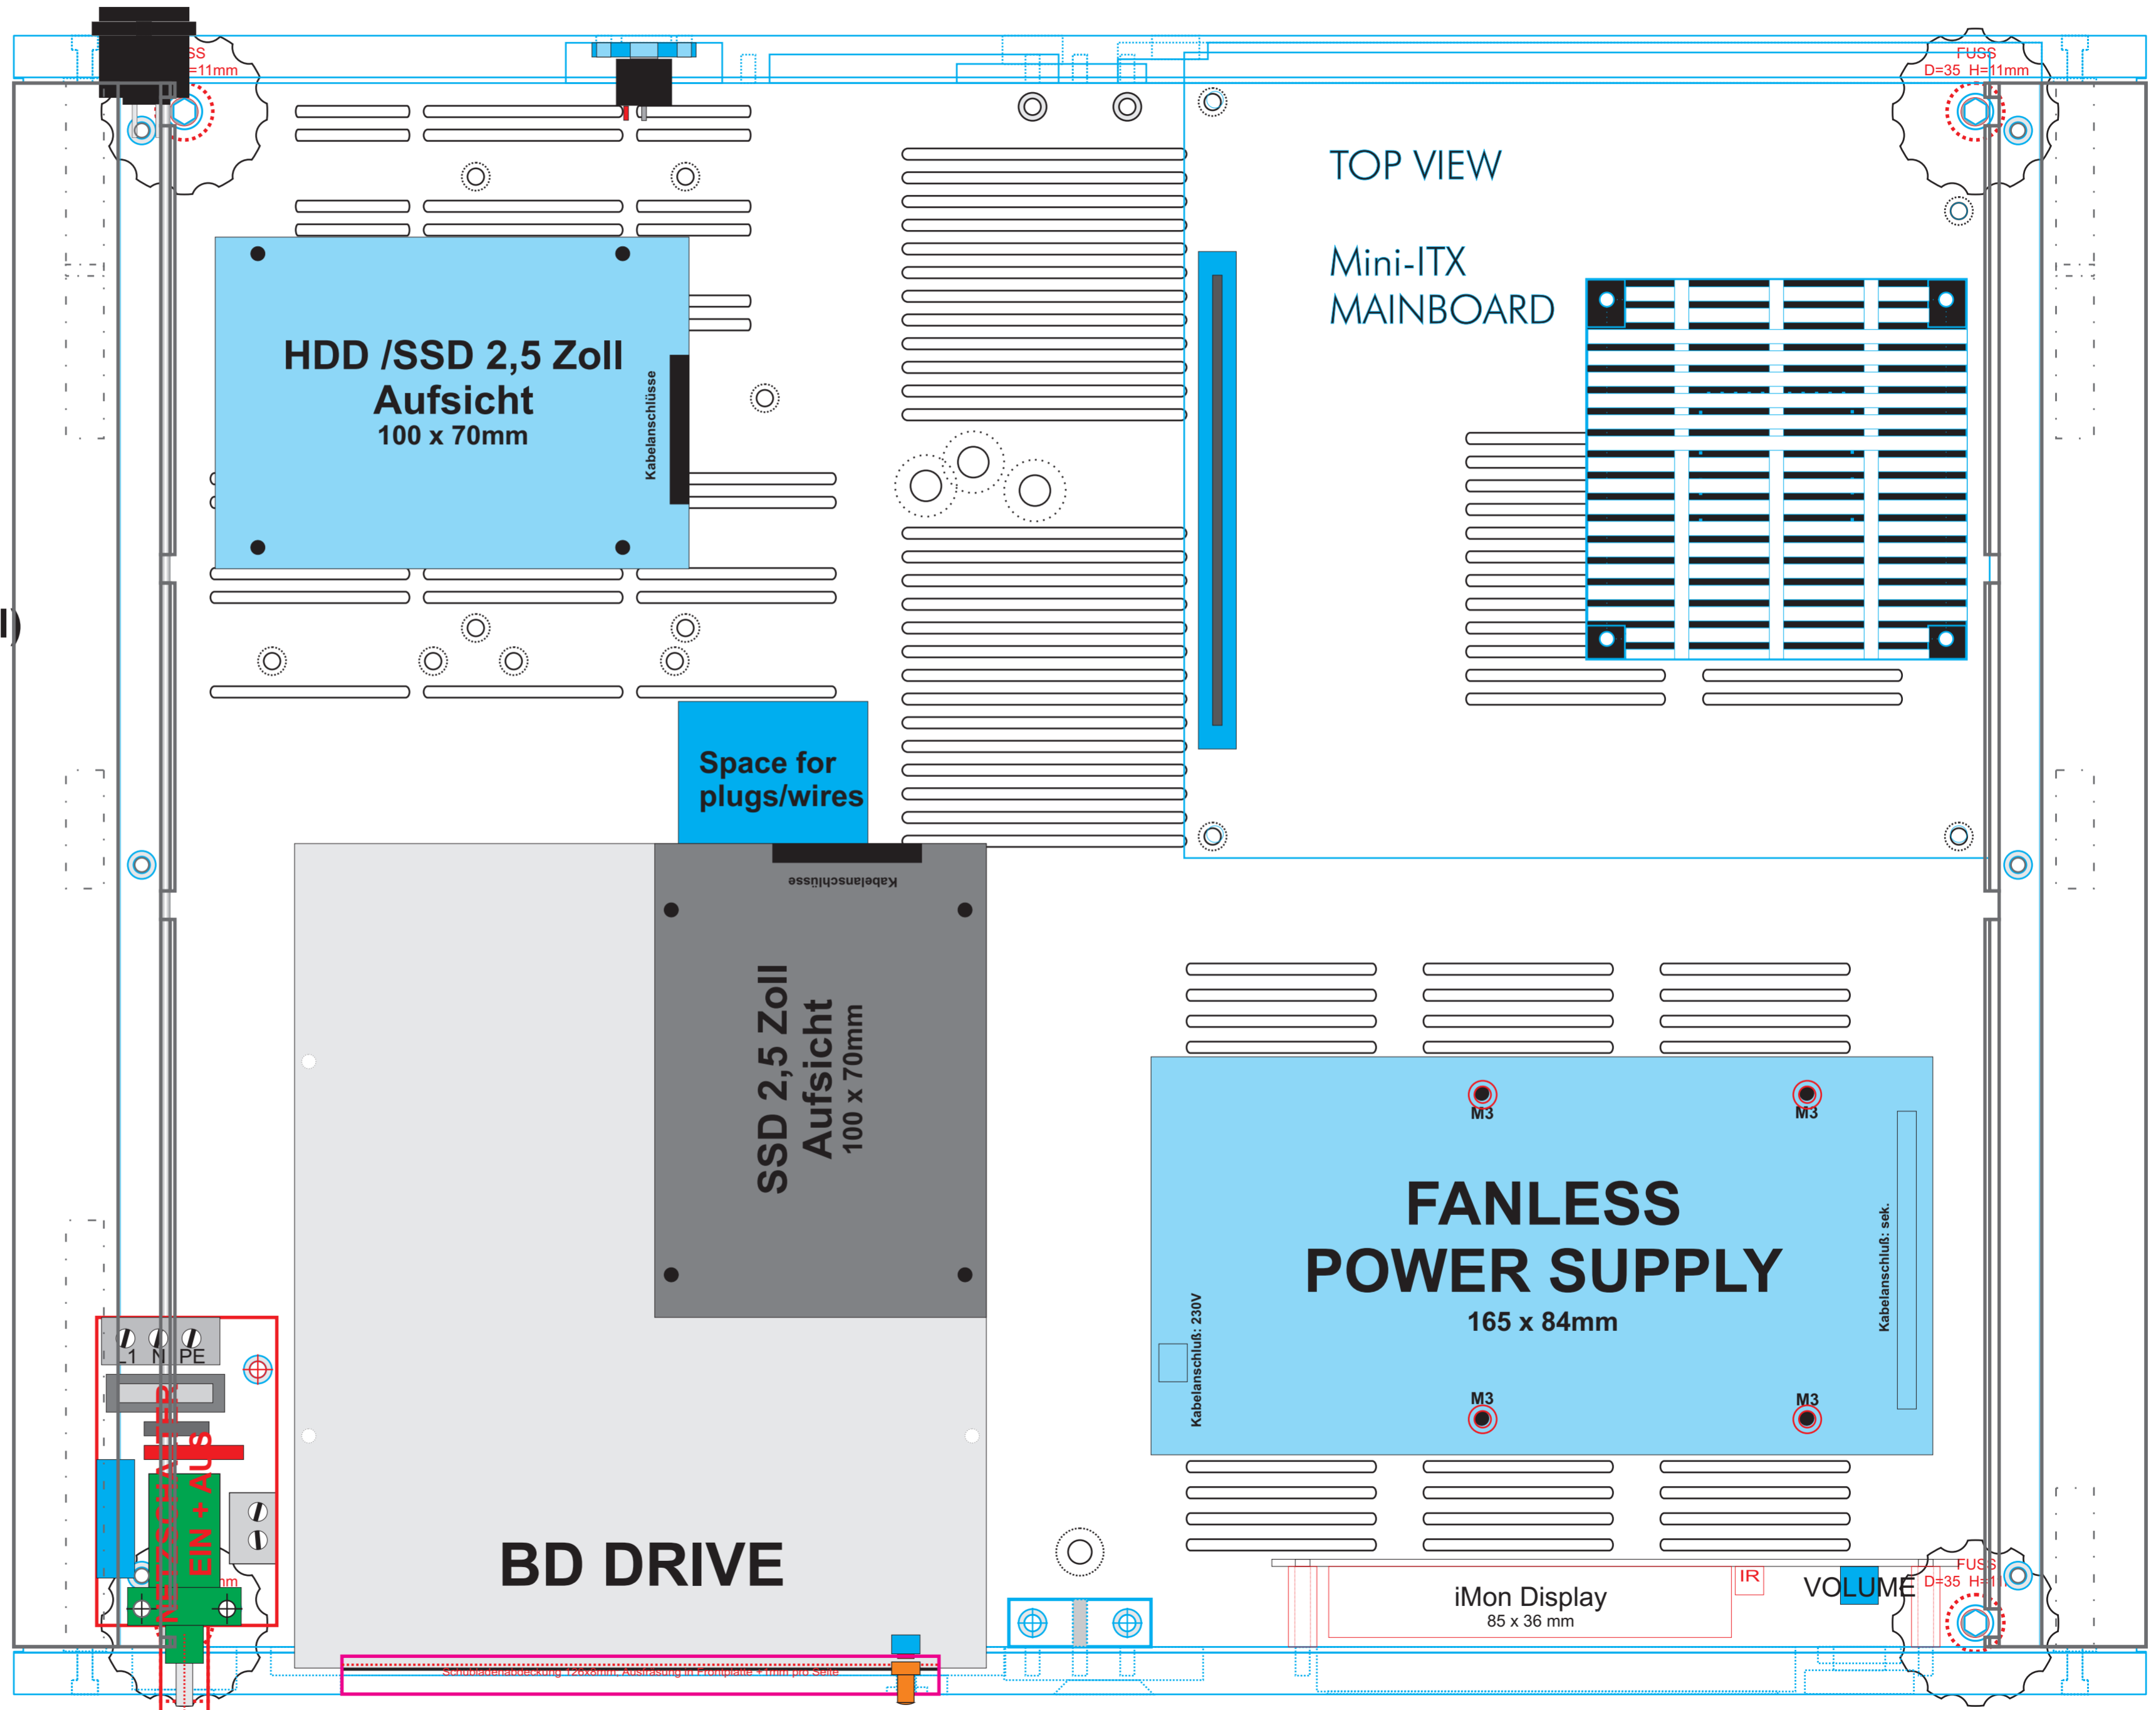

## **Variations**

**V 3.1**

**20.05.2011**

**Version 1**  
(standard:)  
# SSD (boot drive)  
# internal 2.5 inch  
(data) drive, 250GB

**Version 2**  
(standard:)  
# SSD (boot drive)  
# internal 2.5 inch  
(data) drive, 250GB

optionally :  
# Display  
(without volume control)

**Version 3**  
(standard:)  
# SSD (boot drive)  
# internal 2.5 inch  
(data) drive, 250GB

optionally :  
# Display  
with volume control

**Version 5**  
(standard:)  
# SSD (boot drive)

optionally :  
# Display  
with volume control  
# Twin TV SAT  
# CI-Modul  
# 3,5 inch HDD  
3TB

TOP VIEW

Mini-ITX  
MAINBOARD

HDD / SSD 3,5 Zoll  
Aufsicht  
144 x 101mm

CI MODUL

Space for  
plugs/wires

# 2x internal 2.5 inch  
(data) drive, each 1TB