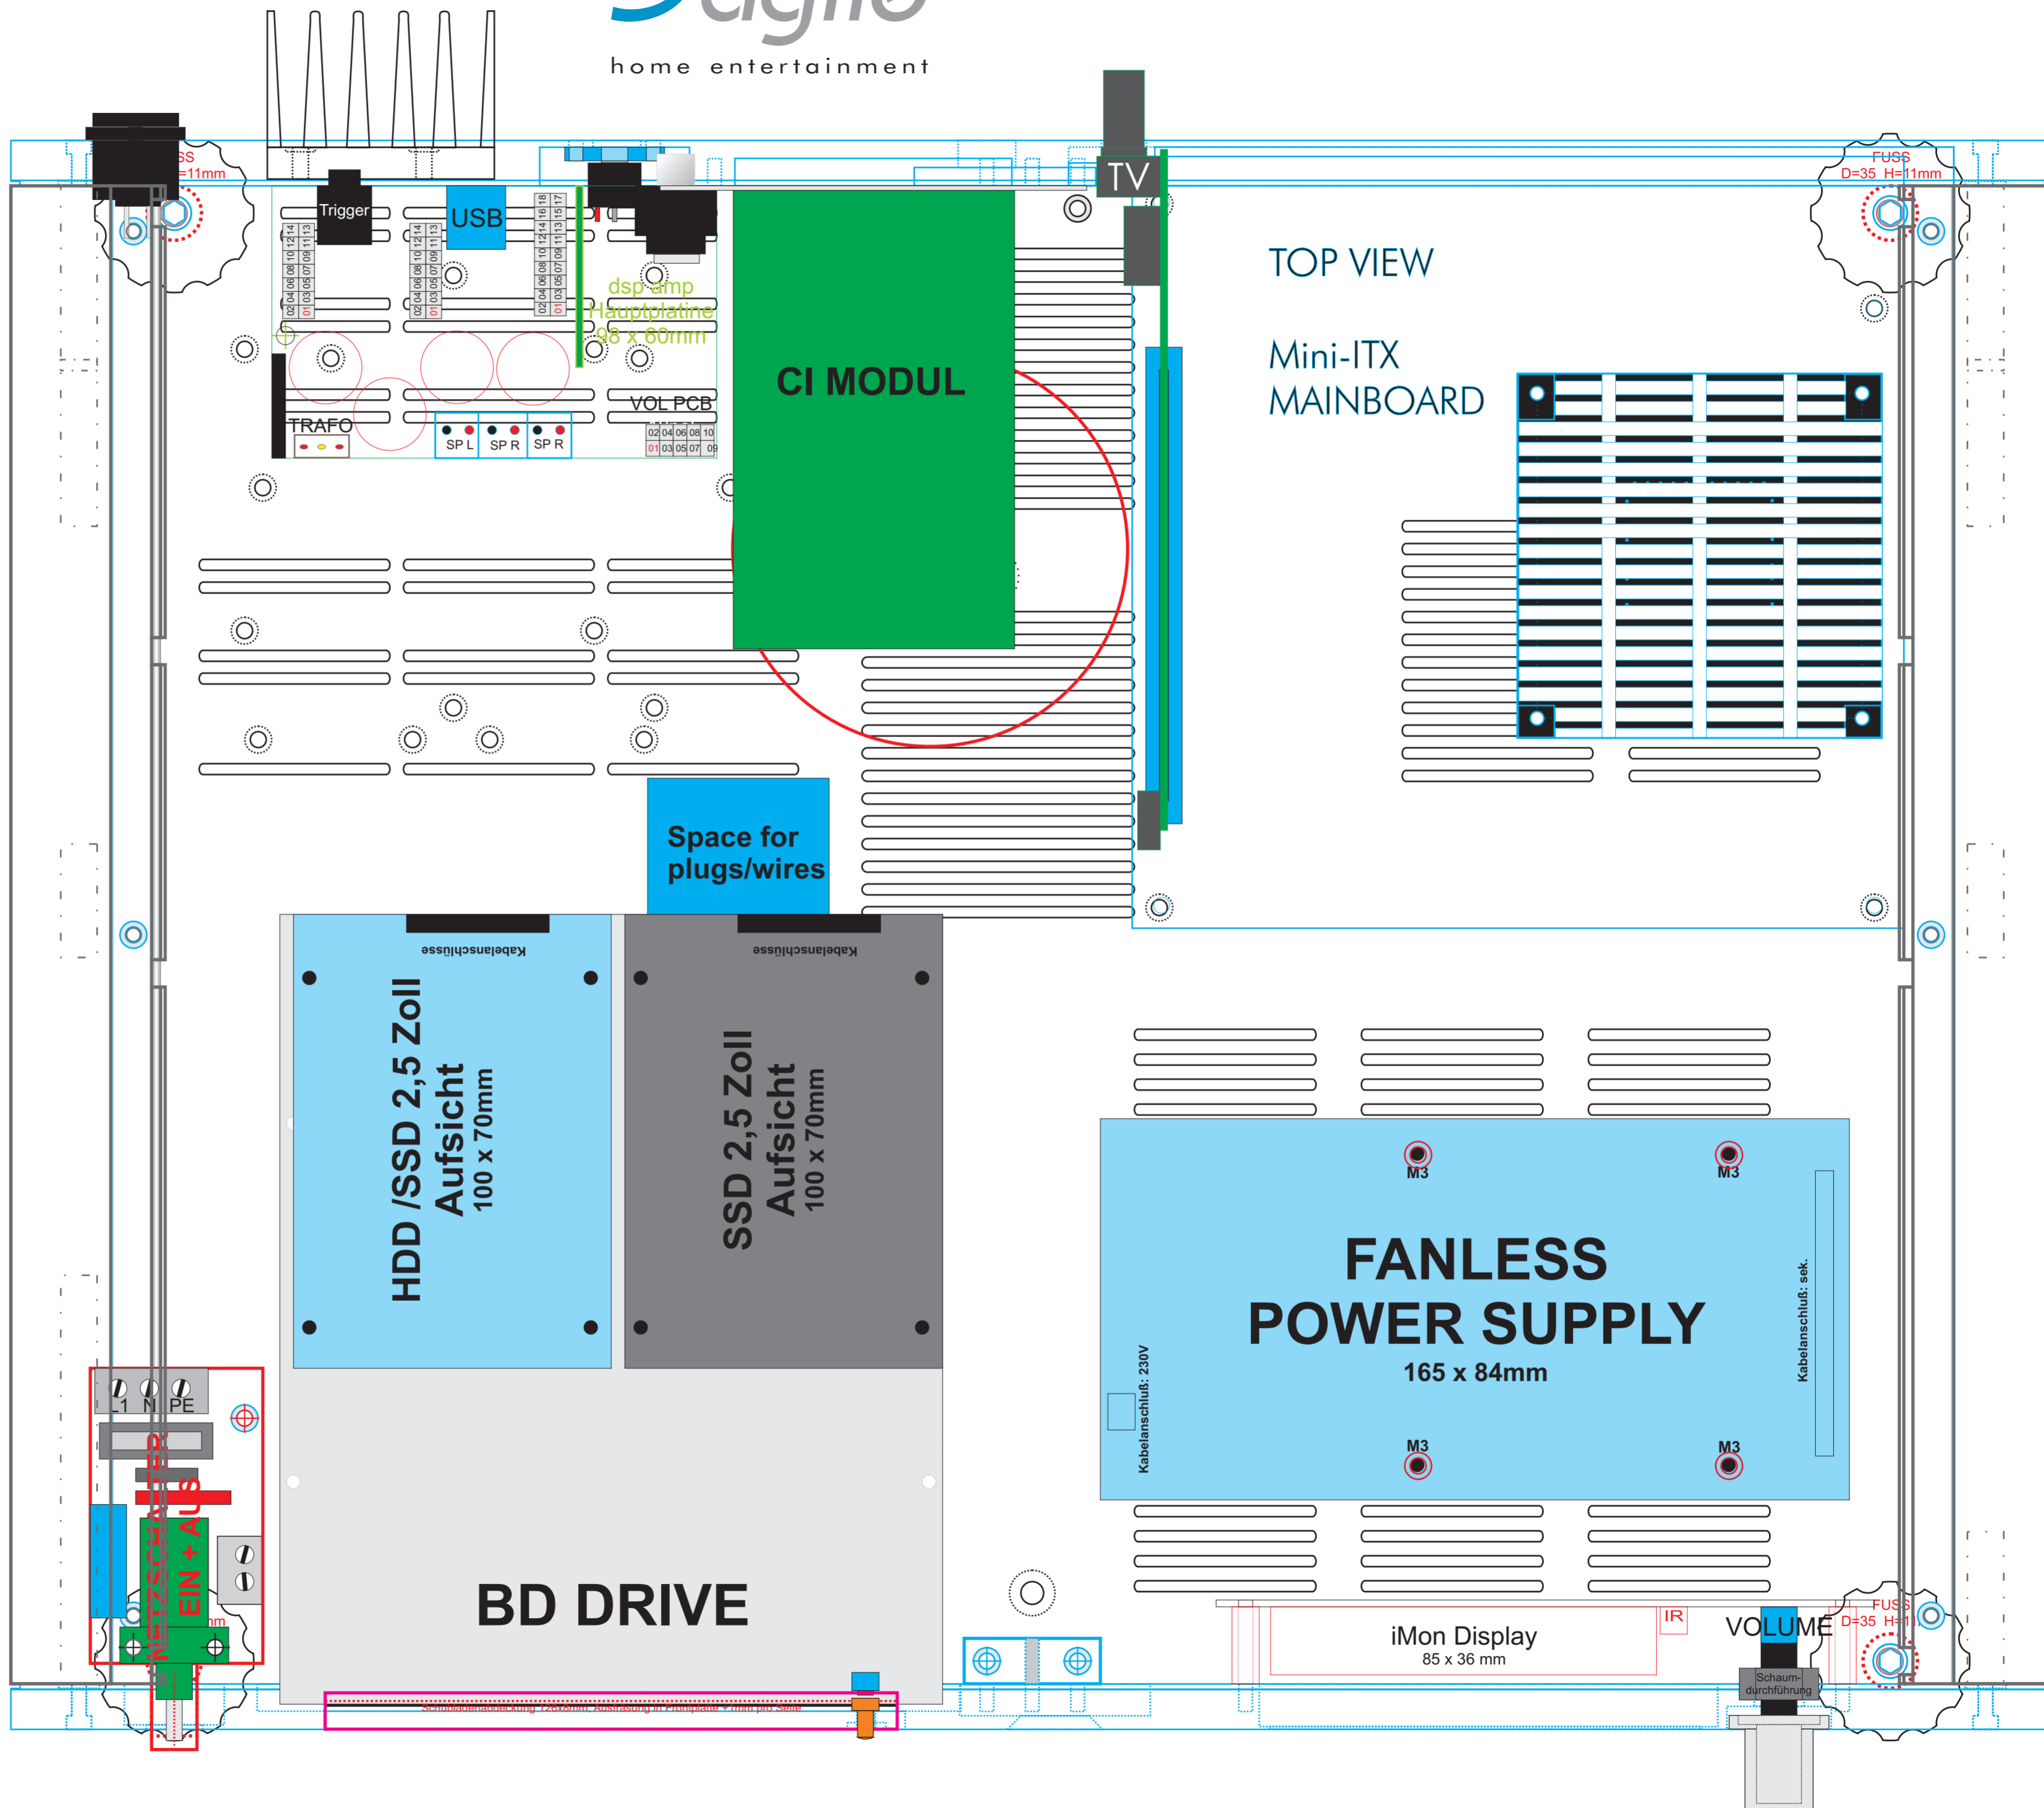

Version 8
(standard:)
SSD (boot drive)
internal 2.5 inch
(data) drive, 250GB

optionally :
Display
with volume control
Twin TV SAT
CI-Modul
For AV invisible:
integrated
AV dsp amp
2x100W and dsp
for sound setup

2.0 or 2.1 system